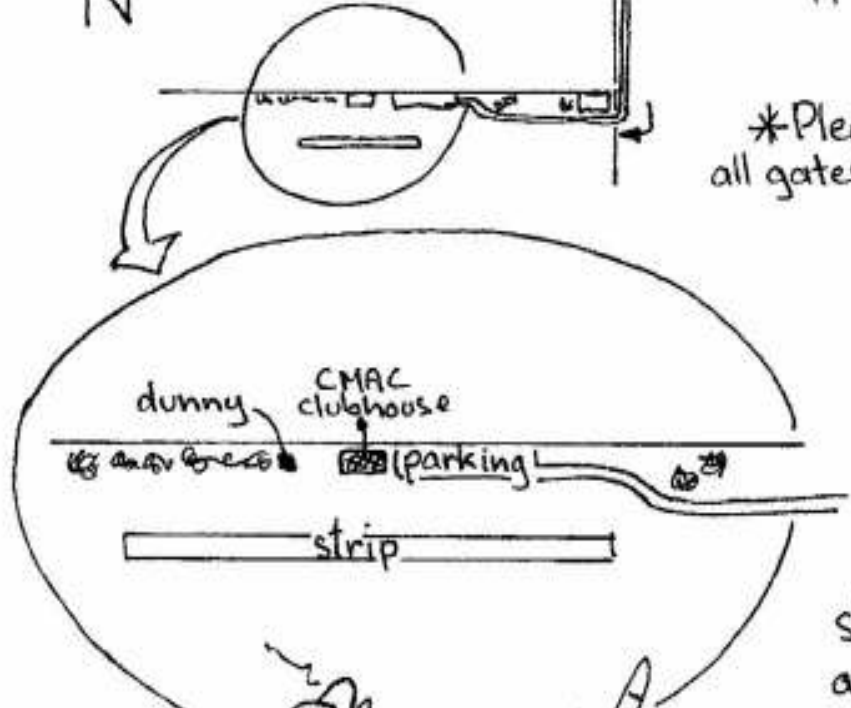

Milroy

from Canowindra & Orange

Rose Nursery

Bangaroo Quarry Rd approx 2km

Canowindra Rd
 Canowindra 8km
 Cowra 24km

Please leave all gates as found

follow Redfern St straight out of town and it becomes the Canowindra Rd

The signposted turnoff to Bangaroo Quarry Rd is

- 24 km from Cowra P.O. &
- 8 km from Canowindra P.O.

Cowra MAC "Milroy Field"

this is a mud map nuffink is to scale

1480 GPS
 33° 38' 24" S
 148° 21' 21" E